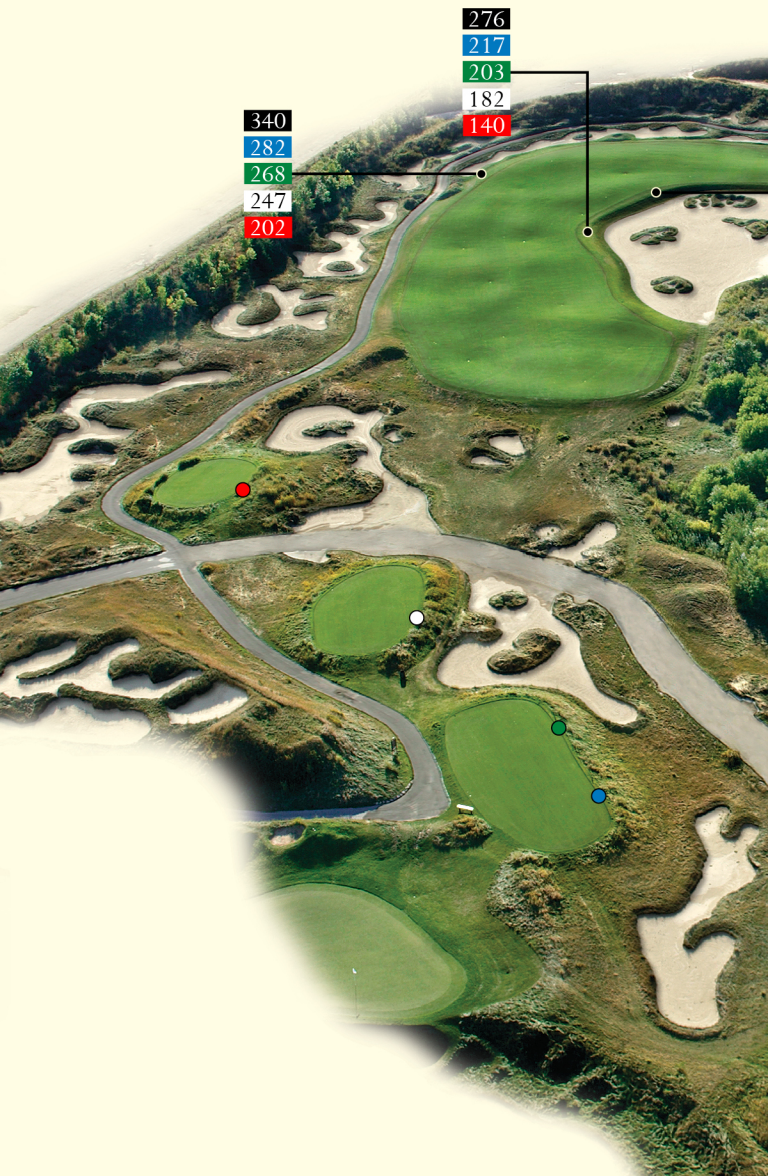

5 Par 5
Index 14

● 570 ● 517 ● 501 ○ 477 ● 430

340
282
268
247
202

276
217
203
182
140

DEVIL'S ELBOW

The approach shot will leave less than one hundred sixty yards to the flag and will also avoid a very narrow opening to the green, as well as uneven lies found across the creek. Long bunker shots await those who foolishly attempt to cut through the left side to reach the green in two shots.