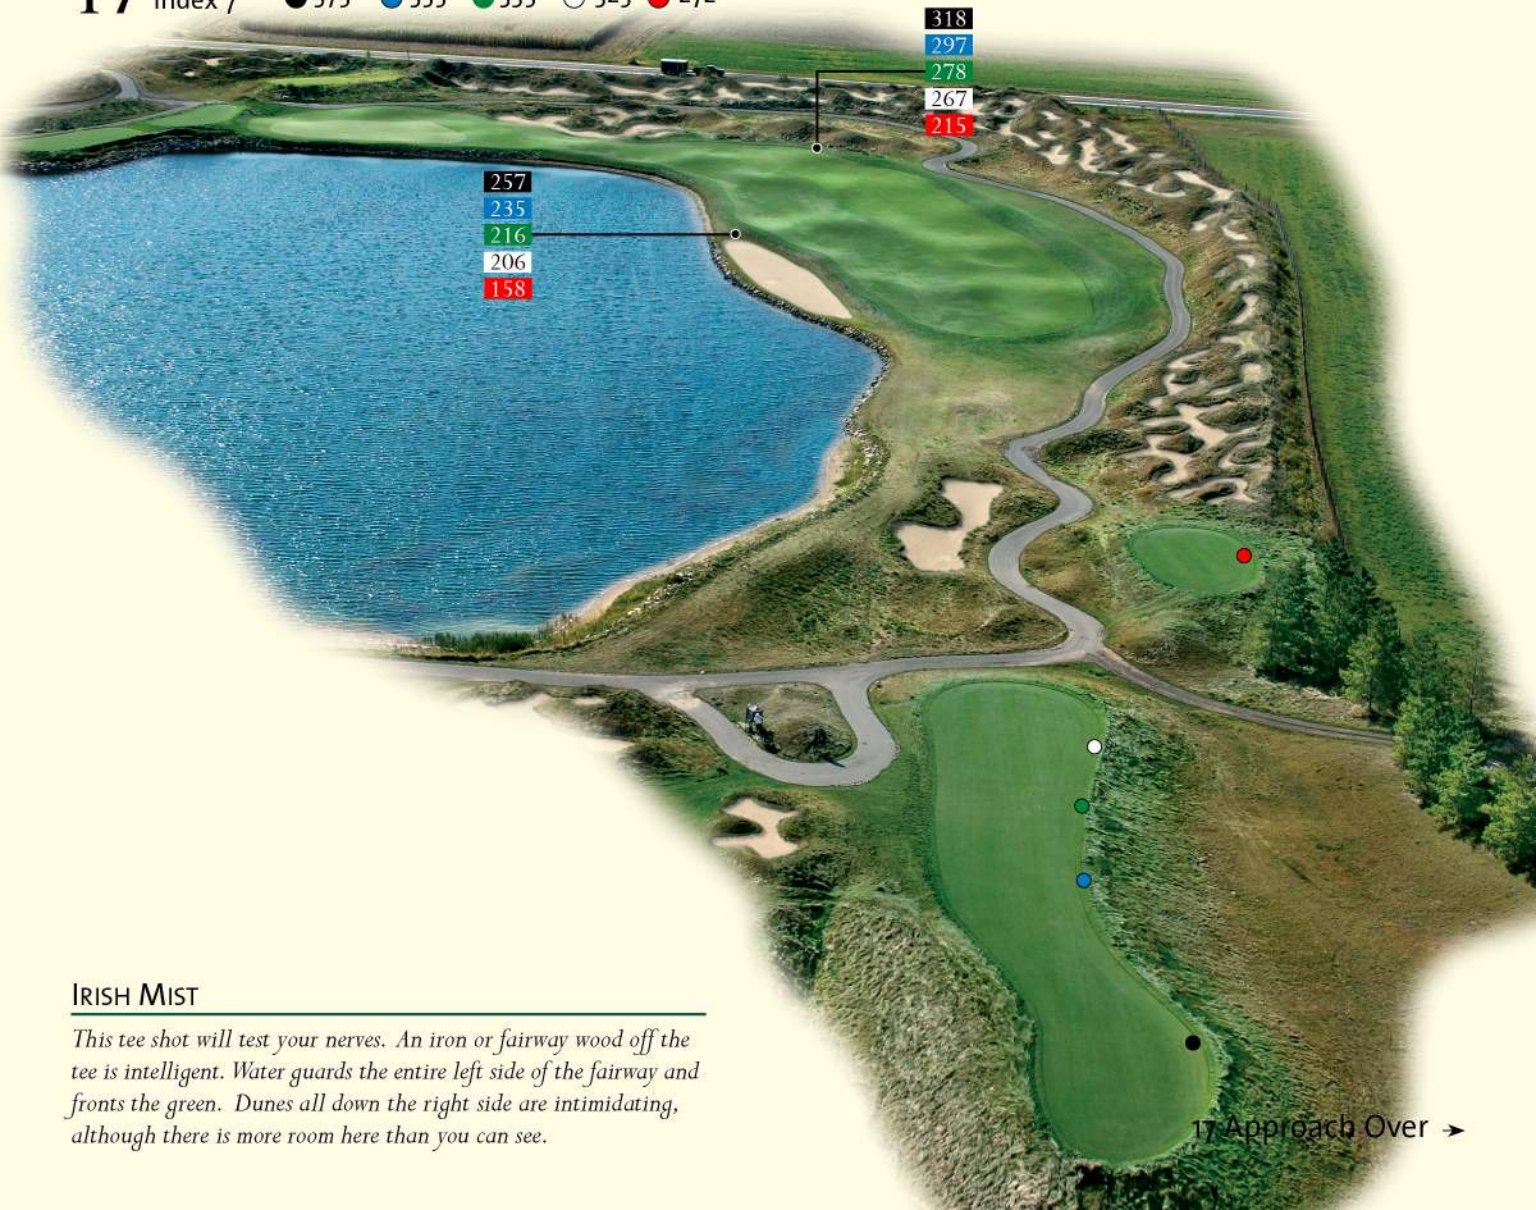

17 Par 4
Index 7

● 375 ● 355 ● 335 ○ 325 ● 272

257
235
216
206
158

318
297
278
267
215

IRISH MIST

This tee shot will test your nerves. An iron or fairway wood off the tee is intelligent. Water guards the entire left side of the fairway and fronts the green. Dunes all down the right side are intimidating, although there is more room here than you can see.

17 Approach Over →