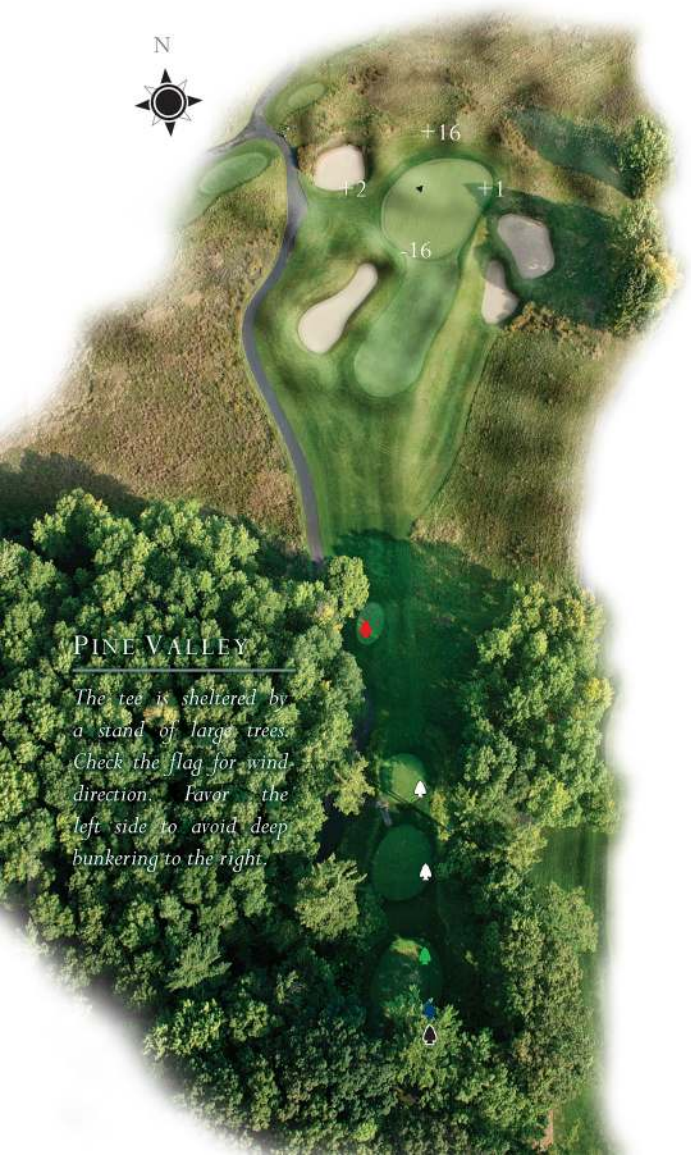

3 Par 3
Index 15

182

176

158

142

110

PINE VALLEY

The tee is sheltered by a stand of large trees. Check the flag for wind direction. Favor the left side to avoid deep bunkering to the right.